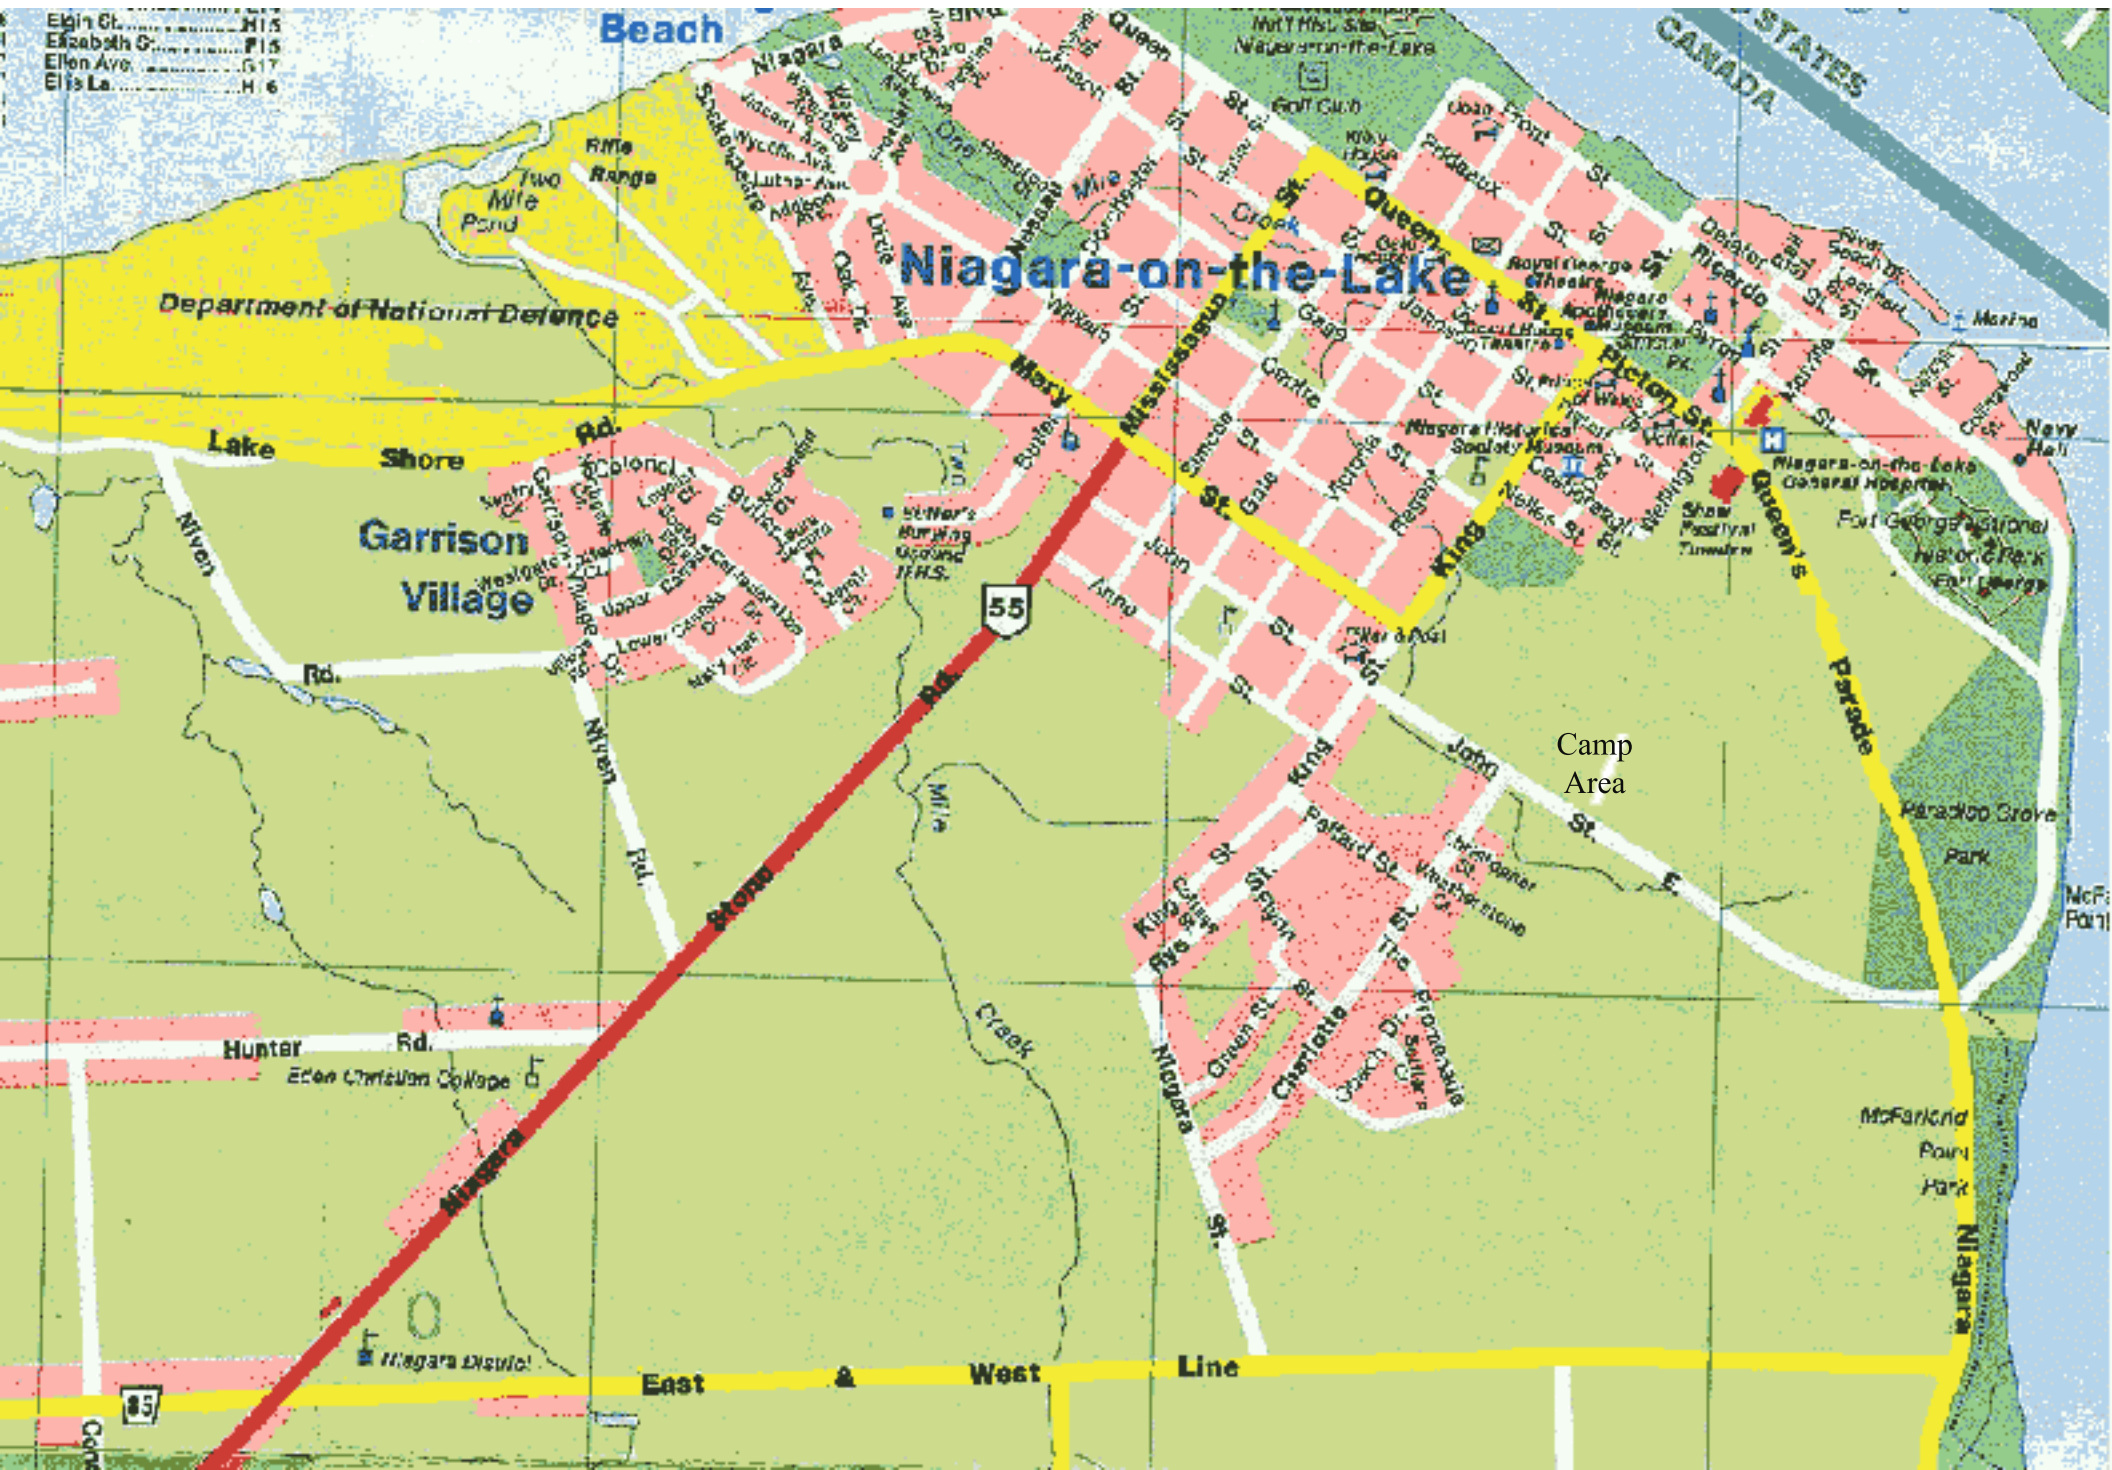

Elgin St. H15
Elizabeth G. F15
Ellen Ave. G17
Elis La. H 6

Niagara-on-the-Lake

Garrison Village

Camp Area

55

85

East & West Line